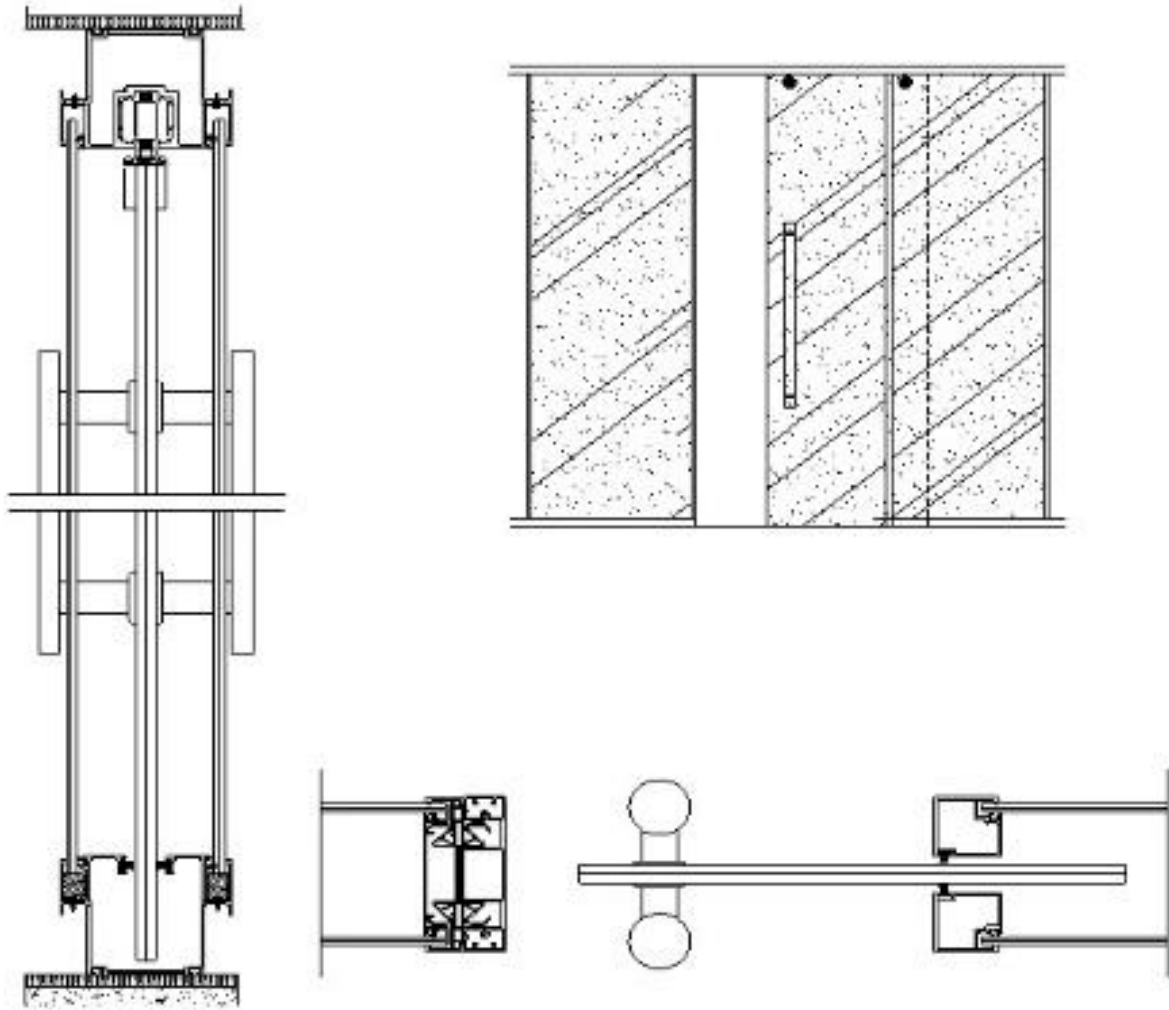

SOLID DOOR

SOLID LAMINATED SWING DOOR
IN 40 TO 58mm WITH CONCEALED
HINGE AND DOOR JAMB CLOSER

FRAMED DOOR

ALUMINIUM FRAMED SINGLE &
DOUBLE GLAZED SWING DOORS IN
40 TO 58mm WITH PIVOT HINGE

FRAMELESS DOOR

FRAMELESS SINGLE GLAZED SWING
DOORS IN 10 AND 12mm THICKNESS

OPS DOOR OPTIONS

SLIDING DOOR OPTIONS IN INTERIOR WALLS TO ACHIEVE MAXIMUM UTILIZATION OF SPACE
IN 10 AND 12mm THICK GLASS PANELS

OPS DOOR OPTIONS