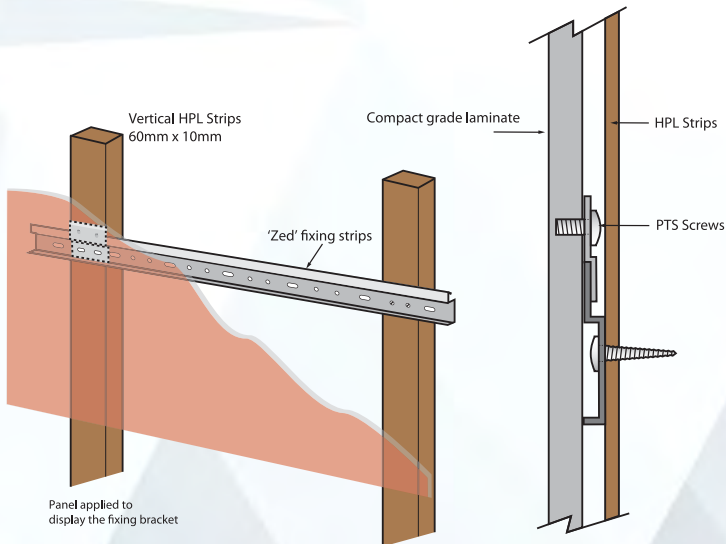

INTERNAL WALL CLADDING

An architectural finesse
to any interior

SCRATCH RESISTANT

SOLVENT RESISTANT

FOOD GRADE

IMPACT RESISTANT

DURABLE

HEAT RESISTANT

EASY TO CLEAN

QUICK INSTALLATION

GIBCA

جی بی کا

GIBCA LIMITED COMPANY (FZC) LLC

KEY FEATURES

- Have high resistance towards impact, scratches and moisture.
- Requires minimal maintenance.
- Made from solid grade High Pressure Compact Laminate.
- Easy to clean.
- Available in various colors and textures from the Gibca color selector.
- Good chemical resistance.
- Anti-static, repels dust.
- Safe fire behaviour.
- Suppresses growth of bacteria, mold and fungi. Hygienic.