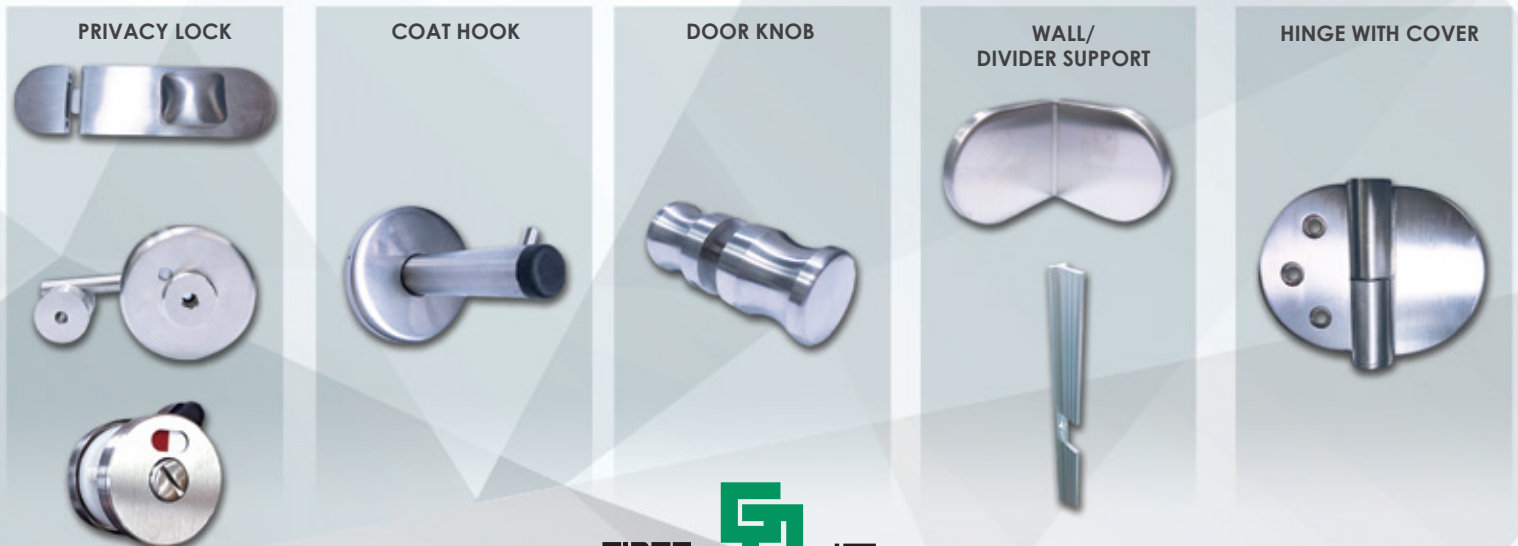

SPECIFICATIONS:

Overall height: Refer to the elevation/layout plan
Overall width: According to layout
Overall depth: According to layout
Door opening: 700mm
Bottom clearance: 100mm - 150mm
Colour: Available in wide range of finishes