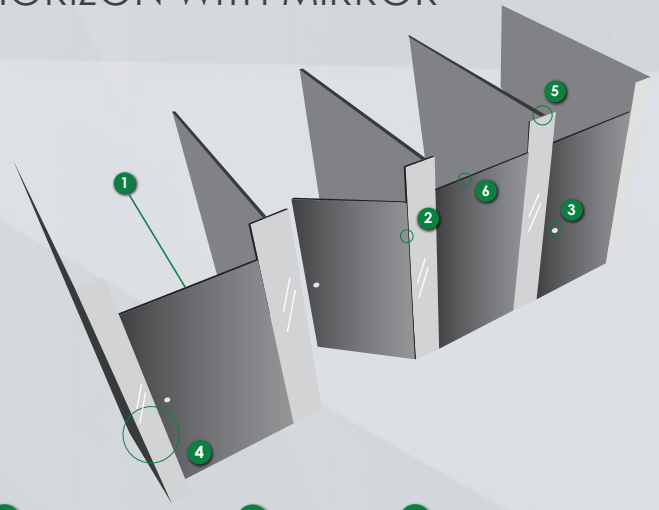

HORIZON WITH MIRROR

- ① COAT HOOK   ② HINGES   ③ PRIVACY THUMBTURN
- ④ MIRROR ON POST   ⑤ 30mm POST/DIVIDER
- ⑥ 13mm DOOR