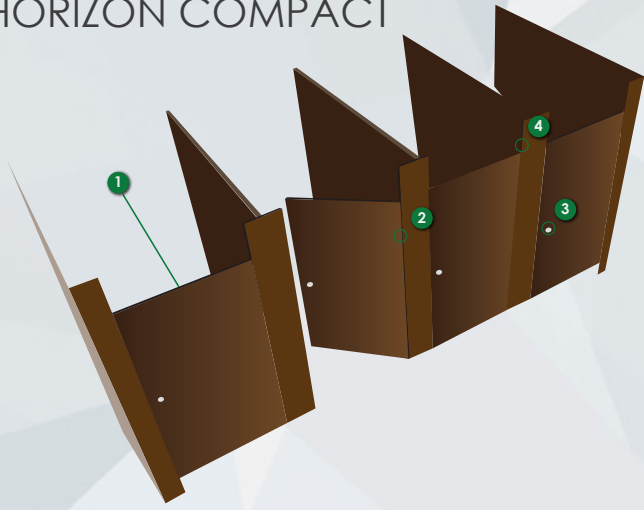

HORIZON COMPACT