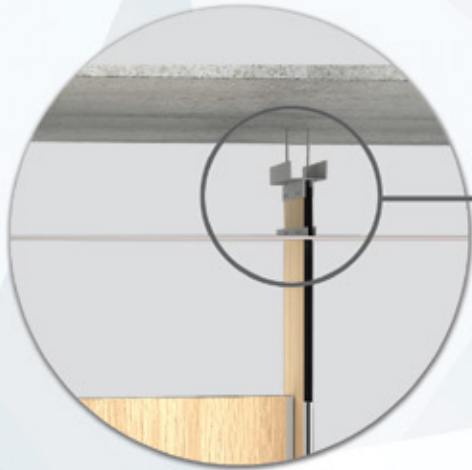

# KEY FEATURES

- This cubicle model requires no floor support hence, allowing floor cleaning much easier.
- Strong hanger rods are imbedded into the ceiling preventing anti-swing motions.
- Scope of supply consists of door, posts, dividing panels and over head structural support. Each cubicle is complete with hinges, privacy thumb turn with red/white indicator, door knob, and coat hook all in Stainless steel (grade 316).
- Highly durable, impact and moisture resistant.