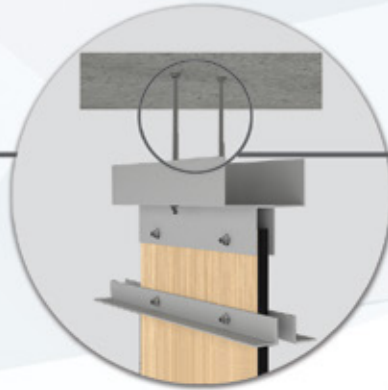

## COMPACT LAMINATE

Door/Post/Divider 13mm thick High Pressure Solid Grade Compact Laminate.  
Overhead structural support consist of 75 x 75 x 40 x 2.5 / 75 x 75 x 150 x 2.5.

SCRATCH RESISTANT

SOLVENT RESISTANT

FOOD GRADE

IMPACT RESISTANT

DURABLE

HEAT RESISTANT

EASY TO CLEAN

QUICK INSTALLATION

GIBCA

جییکا

# KEY FEATURES

- This cubicle model requires no floor support hence, allowing floor cleaning much easier.
- Strong hanger rods are imbedded into the ceiling preventing anti-swing motions.
- Scope of supply consists of door, posts, dividing panels and over head structural support. Each cubicle is complete with hinges, privacy thumb turn with red/white indicator, door knob, and coat hook all in Stainless steel (grade 316).
- Highly durable, impact and moisture resistant.