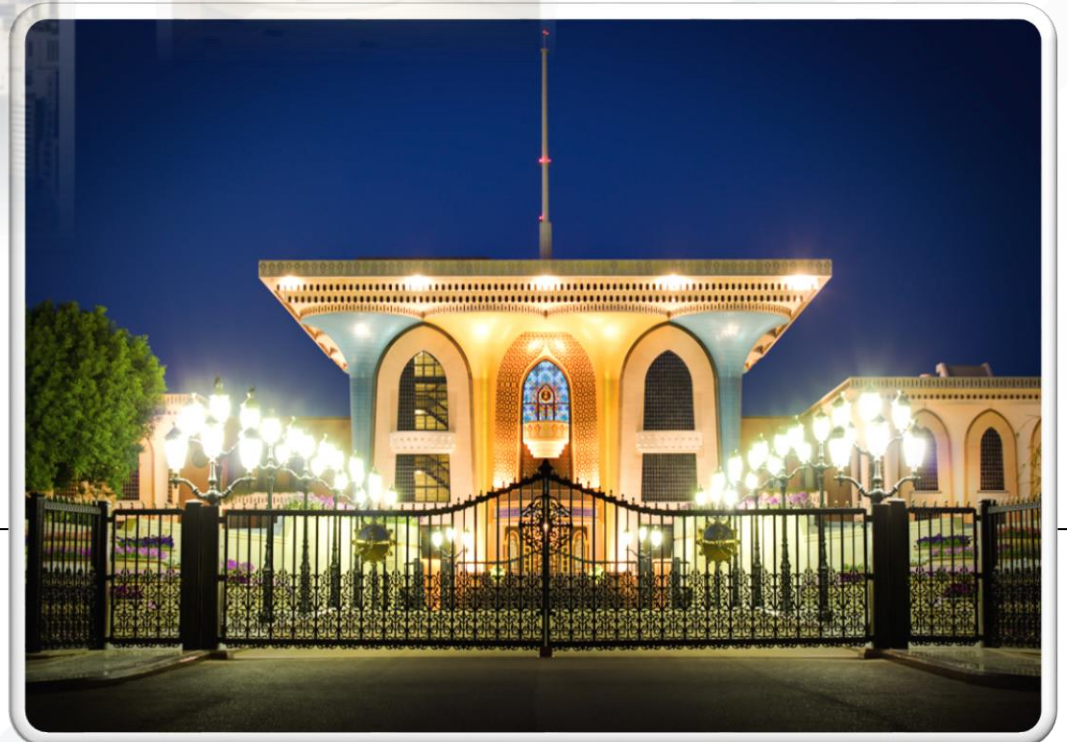

Qasr Al Alam Palace, Muscat

Scope of works:
Cast Aluminium Gates,
Railings & Lanterns

GIBCA

جی بی کا

GIBCA LIMITED COMPANY (FZC) LLC