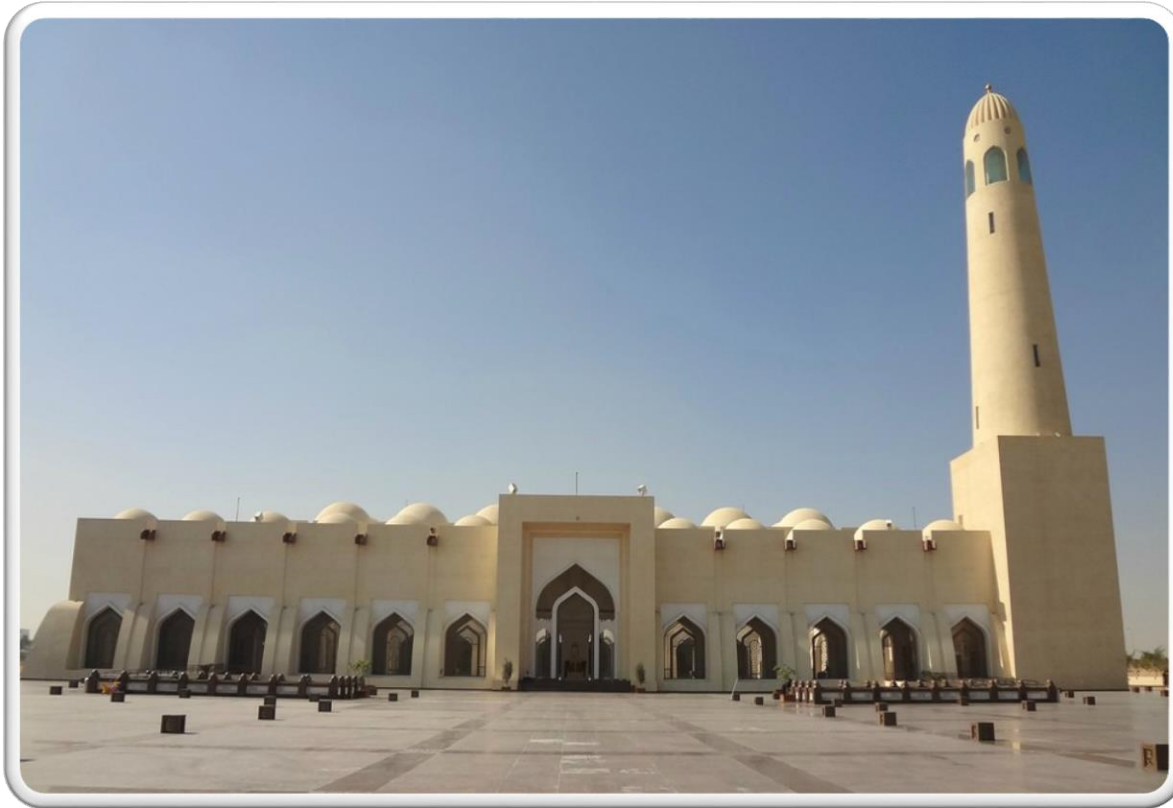

Al Jassimya Tower, Doha

Scope of work:
Cast Aluminium Railings

Qasr Al Alam Palace, Muscat

Scope of works:
Cast Aluminium Gates,
Railings & Lanterns

GIBCA

جی بی کا

GIBCA LIMITED COMPANY (FZC) LLC

Qatar State Mosque