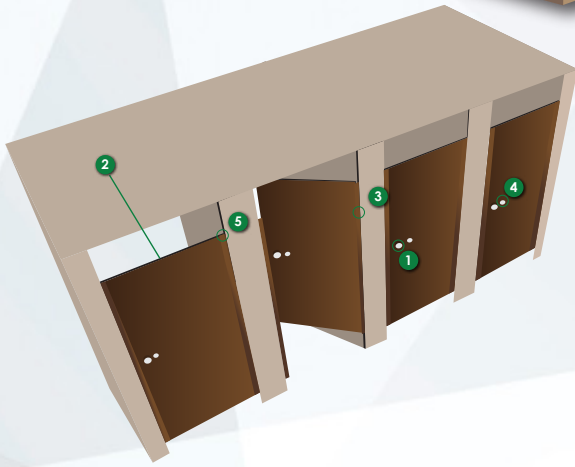

## SPECIFICATION:

**Panel Thickness HPL (nominal):** 13mm

**Standard Height:** 2000mm

**Depth/Width:** according to layout

**Door Opening:** 700mm

**Bottom Clearance (nominal):** 150 [+/-10mm]

**Post:** Manufactured using high quality extruded aluminium section with EPDM door buffer and powder coated to match panel color.

## KEY FEATURES

- Can be reduced to 15mm for higher privacy
- Anti-noise buffer lining on post.
- Privacy lock with Red/White indicator and provision for emergency access.
- Coat Hook cum door stopper with rubber buffer.
- Aluminium profiles are polyester powder coated to match panel color.